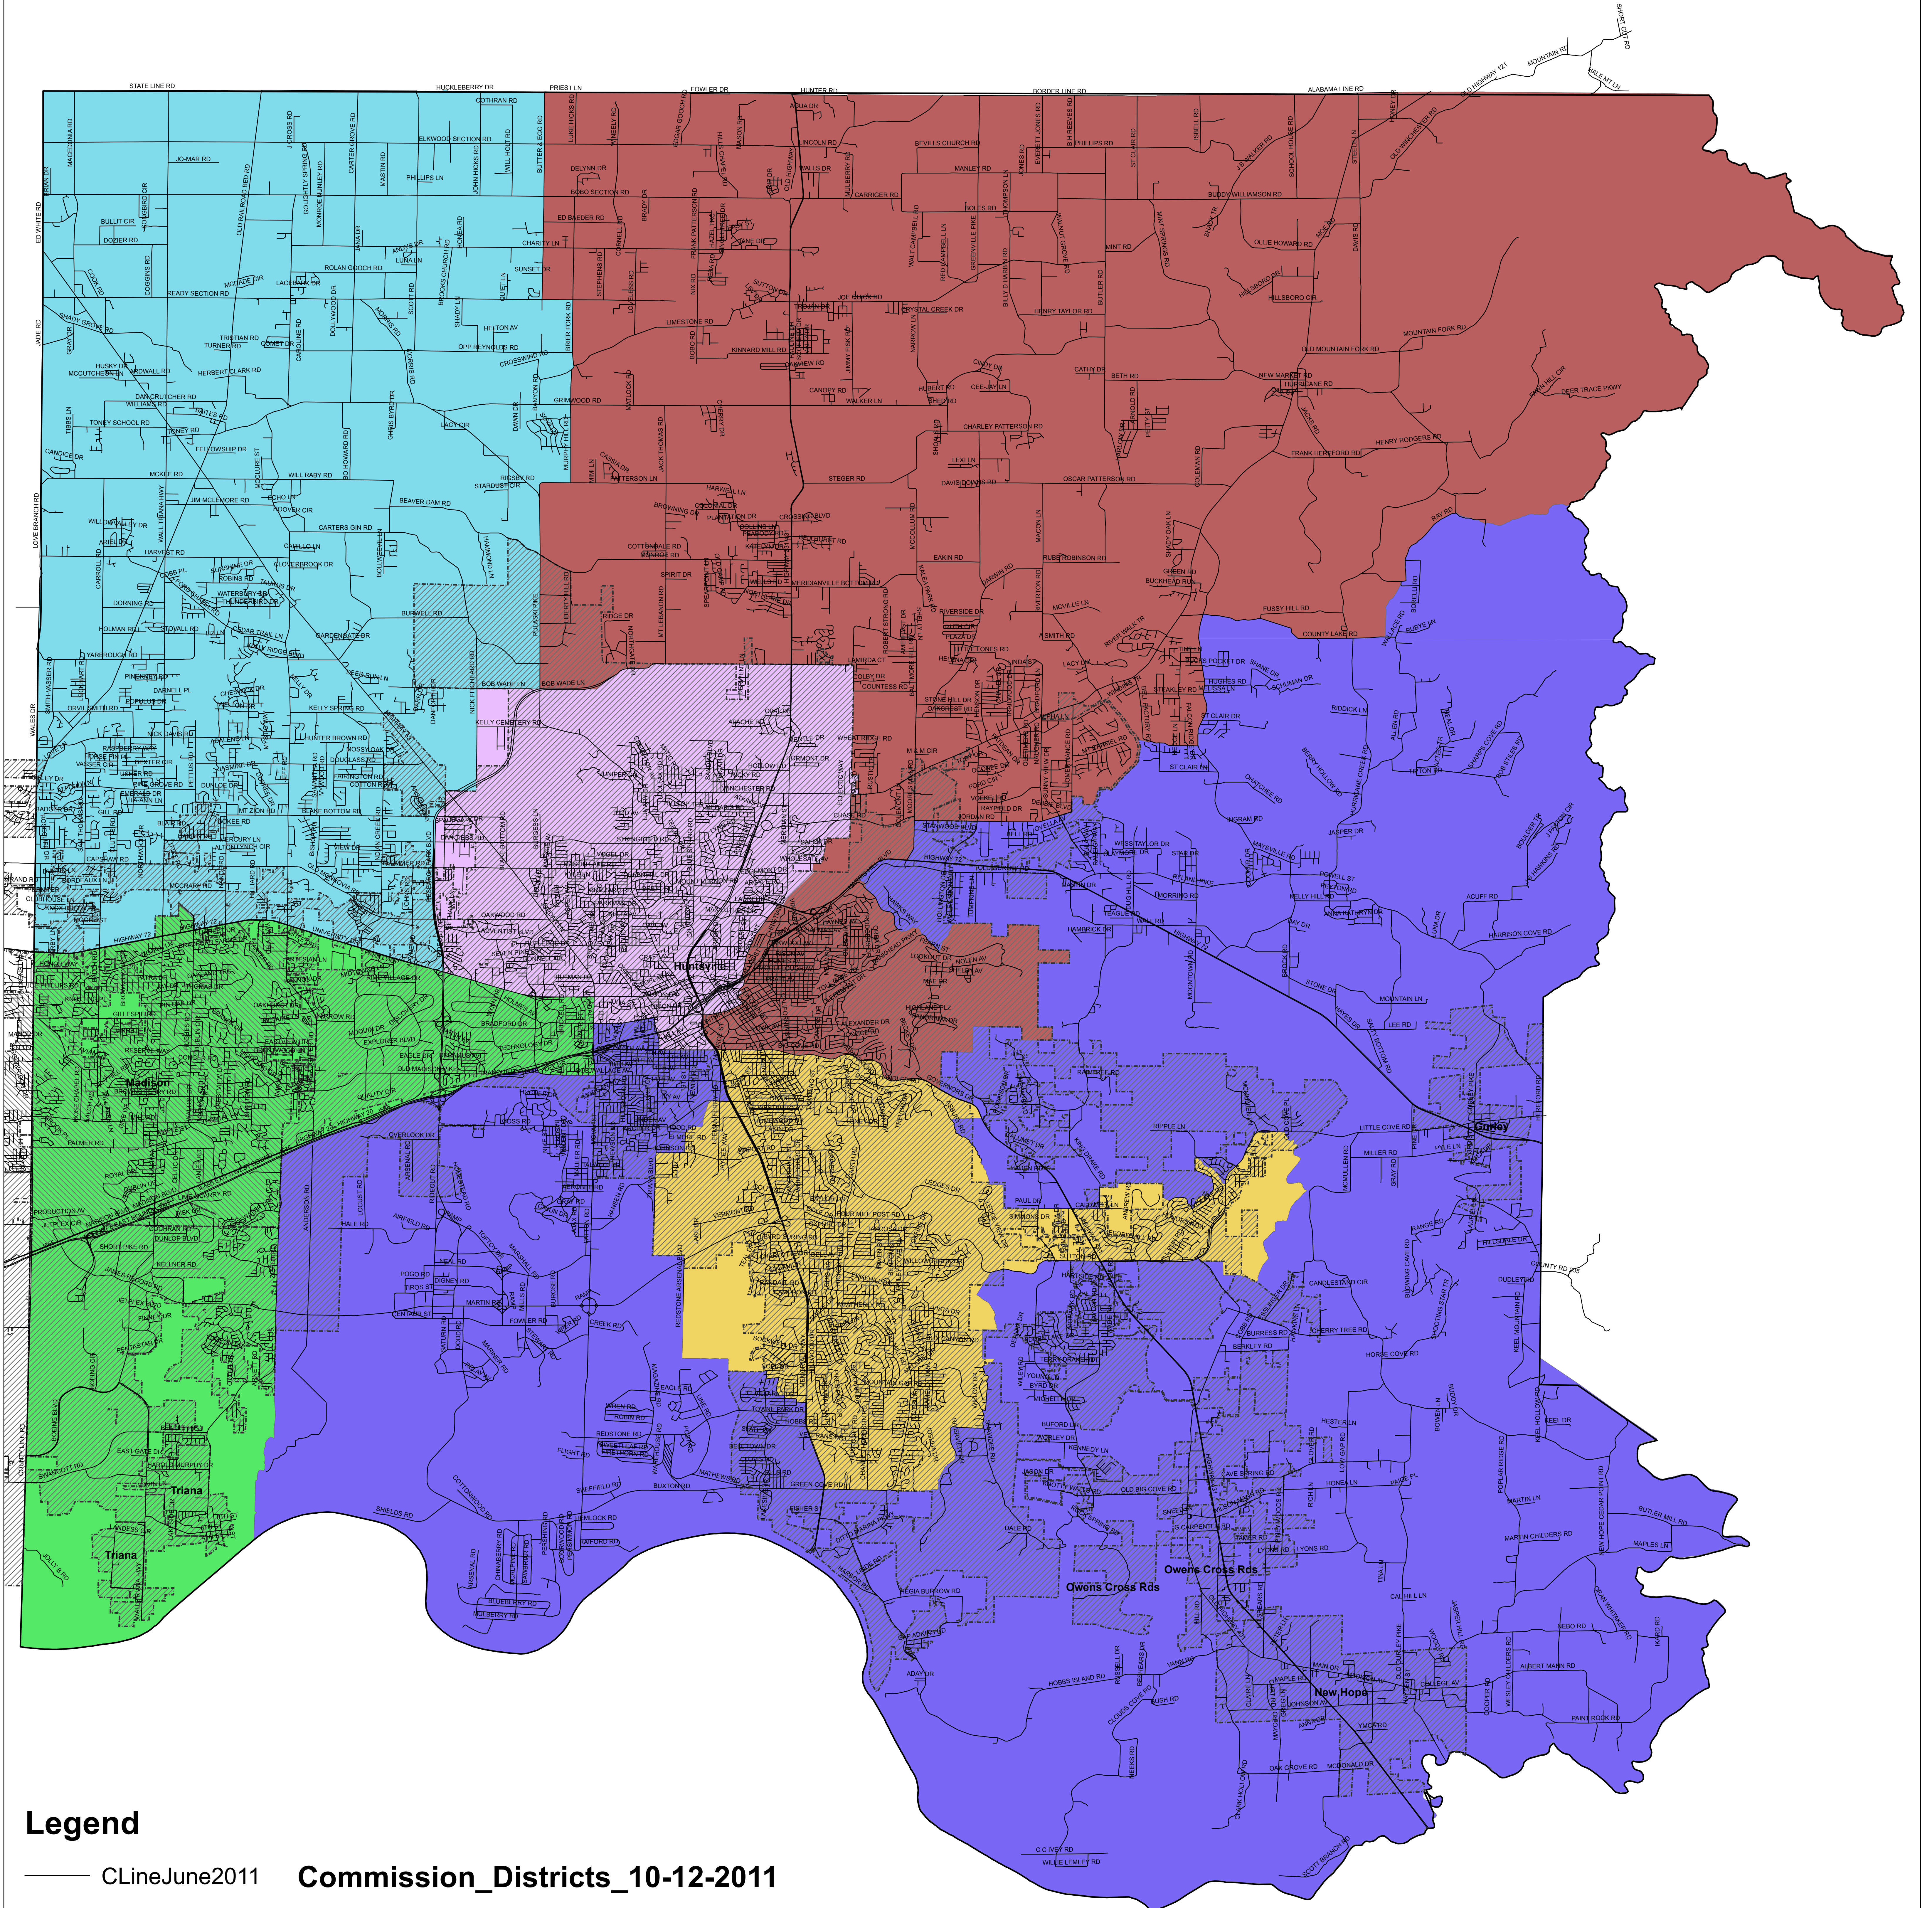

Madison County Commission District Lines

Legend

— CLineJune2011 **Commission_Districts_10-12-2011**

City_Limits_In_Mad_Co	District
CityName	D1
Gurley	D2
Huntsville	D3
Madison	D4
New Hope	D5
Owens Cross Rds	D6
Triana	